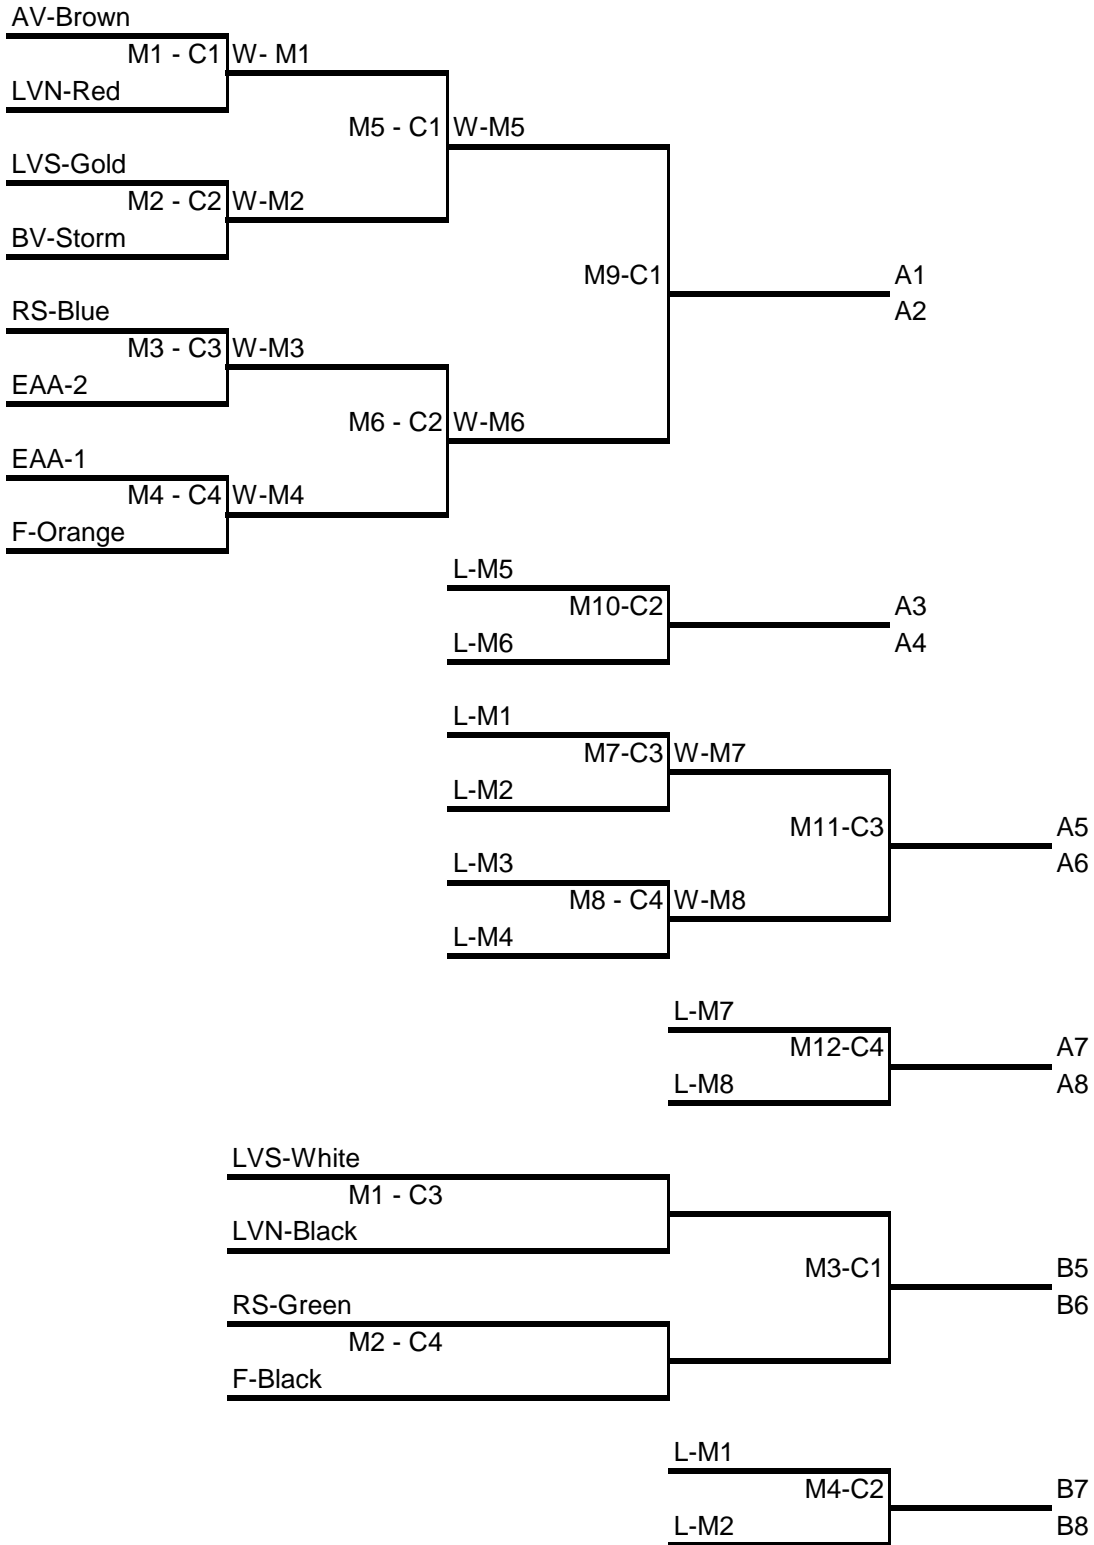

AVHS - Courts 1-4 Doors Open at 6:00 PM
 Matches Start at 6:20 PM

6:20 PM 7:05 PM 7:50 PM 8:35 PM

EHS Courts 1-2 Doors Open at 6:00 PM
Matches Start at 6:20 PM